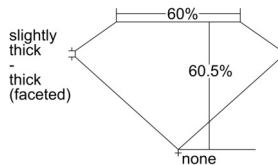

GIA®

FACSIMILE

GIA REPORT 6501795639

Verify this report at GIA.edu

GIA NATURAL DIAMOND DOSSIER®

November 07, 2024
GIA Report Number 6501795639
Shape and Cutting Style ..... Oval Brilliant
Measurements ..... 7.28 x 5.38 x 3.26 mm

GRADING RESULTS

Carat Weight ..... 0.80 carat
Color Grade ..... G
Clarity Grade VS2

ADDITIONAL GRADING INFORMATION

Polish ..... Excellent
Symmetry ..... Excellent
Fluorescence ..... None
Clarity Characteristics ..... Crystal, Feather, Needle
Inscription(s): GIA 6501795639

PROPORTIONS

Profile not to actual proportions

GRADING SCALES

GIA COLOR SCALE		GIA CLARITY SCALE			
COLORLESS	D	VERY VERY SLIGHTLY INCLUDED	FLAWLESS		
	E		INTERNALLY FLAWLESS		
	F	VERY SLIGHTLY INCLUDED	VVS₁		
	G		VVS₂		
	H		VS₁		
	NEAR COLORLESS	I	SLIGHTLY INCLUDED	VS₂	
		J		SI₁	
		FAINT	K	INCLUDED	SI₂
			L		I₁
			M		I₂
VERT LIGHT			N	INCLUDED	I₃
			O		
			P		
	Q				
LIGHT	R				
	S				
	T				
	U				
	V				
	Z