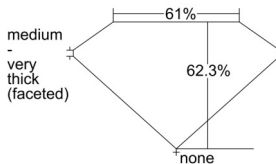

GIA®

FACSIMILE

GIA REPORT 6501798472

Verify this report at GIA.edu

GIA NATURAL DIAMOND DOSSIER®

November 05, 2024
GIA Report Number 6501798472
Shape and Cutting Style ..... Pear Brilliant
Measurements ..... 7.03 x 4.39 x 2.74 mm

GRADING RESULTS

Carat Weight ..... 0.50 carat
Color Grade ..... D
Clarity Grade SI1

ADDITIONAL GRADING INFORMATION

Polish ..... Excellent
Symmetry ..... Excellent
Fluorescence ..... None
Clarity Characteristics ..... Crystal, Cavity
Inscription(s): GIA 6501798472

PROPORTIONS

Profile not to actual proportions

GRADING SCALES

GIA COLOR SCALE		GIA CLARITY SCALE			
COLORLESS	D	VERY VERY SLIGHTLY INCLUDED	FLAWLESS		
	E		INTERNALLY FLAWLESS		
	F		VVS₁		
	NEAR COLORLESS	G	VERY SLIGHTLY INCLUDED	VVS₂	
		H		VS₁	
		FANT	I	SLIGHTLY INCLUDED	VS₂
			J		SI₁
	LIGHT	K	INCLUDED	SI₂	
		L		I₁	
		M		I₂	
VERY LIGHT		N	INCLUDED	I₃	
		O			
		P			
		Q			
		R			
	S				
	T				
	U				
	V				
	W				
	X				
	Y				
	Z