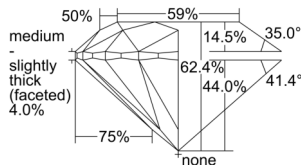

GIA®

FACSIMILE

GIA REPORT 6501810724

Verify this report at GIA.edu

GIA NATURAL DIAMOND DOSSIER®

November 07, 2024
GIA Report Number 6501810724
Shape and Cutting Style ..... Round Brilliant
Measurements ..... 5.64 - 5.68 x 3.53 mm

GRADING RESULTS

Carat Weight ..... 0.70 carat
Color Grade ..... F
Clarity Grade VVS1
Cut Grade ..... Excellent

ADDITIONAL GRADING INFORMATION

Polish ..... Excellent
Symmetry ..... Excellent
Fluorescence ..... None
Clarity Characteristics ..... Pinpoint, Feather
Inscription(s): GIA 6501810724

PROPORTIONS

Profile to actual proportions

GRADING SCALES

GIA COLOR SCALE	GIA CLARITY SCALE	GIA CUT SCALE	
D	FLAWLESS	EXCELLENT	
E	INTERNALLY FLAWLESS		
F		VVS₁	VERY GOOD
G	VVS₂		
H	VS₁	GOOD	
I	VS₂		
J	SI₁	FAIR	
K	SI₂		
L	I₁	POOR	
M			
N			
O	I₂		
P			
Q			
R	I₃		
S			
T			
U			
V			
W			
X			
Y			
Z