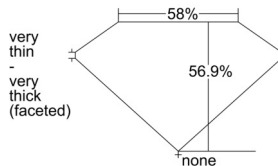

GIA®

FACSIMILE

GIA REPORT 6501830698

Verify this report at GIA.edu

GIA NATURAL DIAMOND DOSSIER®

November 08, 2024
GIA Report Number 6501830698
Shape and Cutting Style ..... Heart Brilliant
Measurements ..... 4.86 x 5.52 x 3.14 mm

GRADING RESULTS

Carat Weight ..... 0.50 carat
Color Grade ..... F
Clarity Grade VS1

ADDITIONAL GRADING INFORMATION

Polish ..... Excellent
Symmetry ..... Excellent
Fluorescence ..... None
Clarity Characteristics. Cavity, Indented Natural, Needle, Pinpoint
Inscription(s): GIA 6501830698

PROPORTIONS

Profile not to actual proportions

GRADING SCALES

GIA COLOR SCALE		GIA CLARITY SCALE	
COLORLESS	D	VERY VERY SLIGHTLY INCLUDED	FLAWLESS
	E		INTERNALLY FLAWLESS
	F		VVS₁
	G		VVS₂
	H		VS₁
	I		VS₂
	J		SI₁
	K		SI₂
	L		I₁
	M		I₂
NEAR COLORLESS	N	SLIGHTLY INCLUDED	I₃
	O		
	P		
	Q		
FAINT	R		
	S		
	T		
	U		
VERT LIGHT	V		
	W		
	X		
	Y		
LIGHT	Z