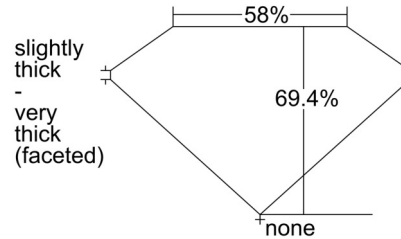

**GIA NATURAL DIAMOND GRADING REPORT**

November 11, 2024

GIA Report Number ..... 6501833235

Shape and Cutting Style ..... Cushion Modified Brilliant

Measurements ..... 7.48 x 5.98 x 4.15 mm

**GRADING RESULTS**

Carat Weight ..... 1.60 carat

Color Grade ..... E

Clarity Grade ..... VS2

**ADDITIONAL GRADING INFORMATION**

Polish ..... Excellent

Symmetry ..... Excellent

Fluorescence ..... None

Inscription(s): GIA 6501833235

**PROPORTIONS**

Profile not to actual proportions

**CLARITY CHARACTERISTICS**

**KEY TO SYMBOLS\***
 Feather

\* Red symbols denote internal characteristics (inclusions). Green or black symbols denote external characteristics (blemishes). Diagram is an approximate representation of the diamond, and symbols shown indicate type, position, and approximate size of clarity characteristics. All clarity characteristics may not be shown. Details of finish are not shown.