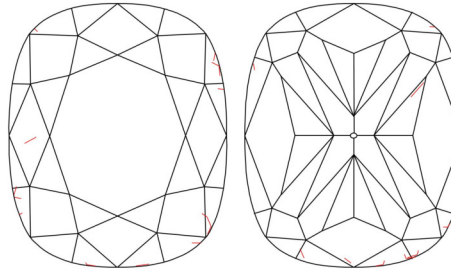

**GIA NATURAL DIAMOND GRADING REPORT**

November 11, 2024

GIA Report Number ..... 6501833235

Shape and Cutting Style ..... Cushion Modified Brilliant

Measurements ..... 7.48 x 5.98 x 4.15 mm

**GRADING RESULTS**

Carat Weight ..... 1.60 carat

Color Grade ..... E

Clarity Grade ..... VS2

**ADDITIONAL GRADING INFORMATION**

Polish ..... Excellent

Symmetry ..... Excellent

Fluorescence ..... None

Inscription(s): GIA 6501833235

**PROPORTIONS**

Profile not to actual proportions

**CLARITY CHARACTERISTICS**

**KEY TO SYMBOLS\***
 Feather

\* Red symbols denote internal characteristics (inclusions). Green or black symbols denote external characteristics (blemishes). Diagram is an approximate representation of the diamond, and symbols shown indicate type, position, and approximate size of clarity characteristics. All clarity characteristics may not be shown. Details of finish are not shown.