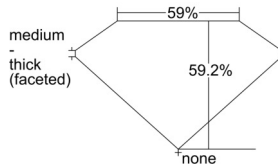

GIA®

FACSIMILE

GIA REPORT 6501842143

Verify this report at GIA.edu

GIA NATURAL DIAMOND DOSSIER®

November 11, 2024
GIA Report Number **6501842143**
Shape and Cutting Style ..... **Heart Brilliant**
Measurements ..... **4.78 x 5.49 x 3.25 mm**

GRADING RESULTS

Carat Weight ..... **0.51 carat**
Color Grade ..... **D**
Clarity Grade **VS2**

ADDITIONAL GRADING INFORMATION

Polish ..... **Excellent**
Symmetry ..... **Very Good**
Fluorescence ..... **None**
Clarity Characteristics ..... **Cloud, Crystal, Feather**
Inscription(s): **GIA 6501842143**

PROPORTIONS

Profile not to actual proportions

GRADING SCALES

GIA COLOR SCALE		GIA CLARITY SCALE			
COLORLESS	D	VERY VERY SLIGHTLY INCLUDED	FLAWLESS		
	E		INTERNALLY FLAWLESS		
	F	VERY SLIGHTLY INCLUDED	VVS₁		
	G		VVS₂		
	H		VS₁		
	NEAR COLORLESS	I	SLIGHTLY INCLUDED	VS₂	
		J		SI₁	
		FAINT	K	INCLUDED	SI₂
			L		I₁
			M		I₂
VERT LIGHT			N	INCLUDED	I₃
			O		
			P		
	Q				
LIGHT	R				
	S				
	T				
	U				
	V				
	Z