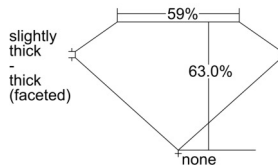

GIA®

FACSIMILE

GIA REPORT 6501844664

Verify this report at GIA.edu

GIA NATURAL DIAMOND DOSSIER®

November 11, 2024
GIA Report Number 6501844664
Shape and Cutting Style ..... Marquise Brilliant
Measurements ..... 8.45 x 4.44 x 2.80 mm

GRADING RESULTS

Carat Weight ..... 0.60 carat
Color Grade ..... E
Clarity Grade VS1

ADDITIONAL GRADING INFORMATION

Polish ..... Excellent
Symmetry ..... Excellent
Fluorescence ..... Faint
Clarity Characteristics ..... Feather, Cloud
Inscription(s): GIA 6501844664

PROPORTIONS

Profile not to actual proportions

GRADING SCALES

GIA COLOR SCALE		GIA CLARITY SCALE		
NEAR COLORLESS	D	VERY VERY SLIGHTLY INCLUDED	FLAWLESS	
	E		INTERNALLY FLAWLESS	
	F	VERY SLIGHTLY INCLUDED	VS₁	
	G		VS₂	
	H		VS₁	
	FAINT	I	SLIGHTLY INCLUDED	VS₂
		J		SI₁
		K	INCLUDED	SI₂
		L		I₁
		M		I₂
N		I₃		
LIGHT	O			
	P			
	Q			
	R			
	S			
	T			
	U			
	V			
	W			
	X			
	Y			
	Z