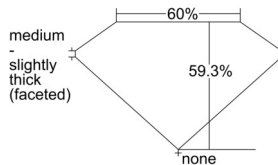

GIA®

FACSIMILE

GIA REPORT 6501845084

Verify this report at GIA.edu

GIA NATURAL DIAMOND DOSSIER®

November 12, 2024
GIA Report Number **6501845084**
Shape and Cutting Style ..... **Marquise Brilliant**
Measurements ..... **10.28 x 4.89 x 2.90 mm**

GRADING RESULTS

Carat Weight ..... **0.83 carat**
Color Grade ..... **F**
Clarity Grade **VVS2**

ADDITIONAL GRADING INFORMATION

Polish ..... **Excellent**
Symmetry ..... **Excellent**
Fluorescence ..... **None**
Clarity Characteristics ..... **Feather**
Inscription(s): **GIA 6501845084**

PROPORTIONS

Profile not to actual proportions

GRADING SCALES

GIA COLOR SCALE		GIA CLARITY SCALE			
COLORLESS	D	VERY VERY SLIGHTLY INCLUDED	FLAWLESS		
	E		INTERNALLY FLAWLESS		
	F	VERY SLIGHTLY INCLUDED	VVS₁		
	G		VVS₂		
	H		VS₁		
	NEAR COLORLESS	I	SLIGHTLY INCLUDED	VS₂	
		J		SI₁	
		FAINT	K	INCLUDED	SI₂
			L		I₁
			M		I₂
VERT LIGHT			N	INCLUDED	I₃
			O		
			P		
	Q				
LIGHT	R				
	S				
	T				
	U				
	V				
	W				
	X				
	Y				
	Z