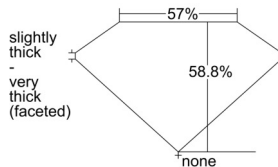

GIA®

FACSIMILE

GIA REPORT 6501901354

Verify this report at GIA.edu

GIA NATURAL DIAMOND DOSSIER®

November 26, 2024
GIA Report Number 6501901354
Shape and Cutting Style ..... Heart Brilliant
Measurements ..... 5.44 x 6.47 x 3.80 mm

GRADING RESULTS

Carat Weight ..... 0.82 carat
Color Grade I
Clarity Grade ..... Internally Flawless

ADDITIONAL GRADING INFORMATION

Polish ..... Excellent
Symmetry ..... Excellent
Fluorescence ..... None
Clarity Characteristics ..... Minor Details of Polish
Inscription(s): GIA 6501901354

PROPORTIONS

Profile not to actual proportions

GRADING SCALES

GIA COLOR SCALE		GIA CLARITY SCALE			
COLORLESS	D	VERY VERY SLIGHTLY INCLUDED	FLAWLESS		
	E		INTERNALLY FLAWLESS		
	F	VERY SLIGHTLY INCLUDED	VVS₁		
	G		VVS₂		
	H		VS₁		
	NEAR COLORLESS	I	SLIGHTLY INCLUDED	VS₂	
		J		SI₁	
		FAINT	K	INCLUDED	SI₂
			L		I₁
			M		I₂
VERT LIGHT	N	LIGHT	I₃		
	O				
	P				
	Q				
	R