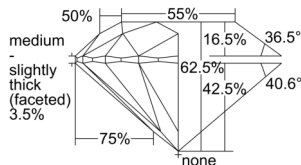

GIA®

FACSIMILE

GIA REPORT 6501901420

Verify this report at GIA.edu

GIA NATURAL DIAMOND DOSSIER®

November 25, 2024
GIA Report Number 6501901420
Shape and Cutting Style ..... Round Brilliant
Measurements ..... 5.38 - 5.40 x 3.37 mm

GRADING RESULTS

Carat Weight ..... 0.60 carat
Color Grade I
Clarity Grade VS1
Cut Grade ..... Excellent

ADDITIONAL GRADING INFORMATION

Polish ..... Excellent
Symmetry ..... Excellent
Fluorescence ..... Faint
Clarity Characteristics ..... Cloud, Feather
Inscription(s): GIA 6501901420

PROPORTIONS

Profile to actual proportions

GRADING SCALES

GIA COLOR SCALE	GIA CLARITY SCALE	GIA CUT SCALE	
D	FLAWLESS	EXCELLENT	
E	INTERNALLY FLAWLESS		
F		VVS₁	VERY GOOD
G	VVS₂		
H	VS₁	GOOD	
I	VS₂		
J	SI₁	FAIR	
K	SI₂		
L	I₁	POOR	
M	I₂		
N	I₃		
O			
P			
Q			
R			
S			
T			
U			
V			
W			
X			
Y			
Z