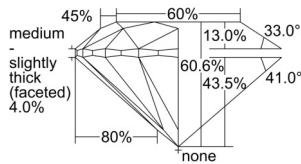

GIA®

FACSIMILE

GIA REPORT 6501904568

Verify this report at GIA.edu

GIA NATURAL DIAMOND DOSSIER®

November 27, 2024
GIA Report Number 6501904568
Shape and Cutting Style ..... Round Brilliant
Measurements ..... 5.12 - 5.13 x 3.11 mm

GRADING RESULTS

Carat Weight ..... 0.50 carat
Color Grade ..... G
Clarity Grade VS1
Cut Grade ..... Excellent

ADDITIONAL GRADING INFORMATION

Polish ..... Excellent
Symmetry ..... Excellent
Fluorescence ..... None
Clarity Characteristics ..... Cloud, Pinpoint, Needle
Inspection(s): GIA 6501904568

PROPORTIONS

Profile to actual proportions

GRADING SCALES

GIA COLOR SCALE	GIA CLARITY SCALE	GIA CUT SCALE	
D	FLAWLESS	EXCELLENT	
E	INTERNALLY FLAWLESS		
F		VVS₁	VERY GOOD
G	VVS₂		
H	VS₁	GOOD	
I	VS₂		
J	SI₁	FAIR	
K	SI₂		
L	I₁	POOR	
M	I₂		
N	I₃		
O			
P			
Q			
R			
S			
T			
U			
V			
W			
X			
Y			
Z