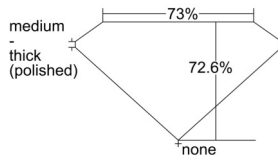

GIA®

FACSIMILE

GIA REPORT 6501911686

Verify this report at GIA.edu

GIA NATURAL DIAMOND DOSSIER®

November 28, 2024
GIA Report Number 6501911686
Shape and Cutting Style ..... Square Modified Brilliant
Measurements ..... 4.94 x 4.90 x 3.56 mm

GRADING RESULTS

Carat Weight ..... 0.75 carat
Color Grade ..... E
Clarity Grade VVS1

ADDITIONAL GRADING INFORMATION

Polish ..... Excellent
Symmetry ..... Excellent
Fluorescence ..... None
Clarity Characteristics ..... Pinpoint
Inscription(s): GIA 6501911686

PROPORTIONS

Profile not to actual proportions

GRADING SCALES

GIA COLOR SCALE		GIA CLARITY SCALE			
COLORLESS	D	VERY VERY SLIGHTLY INCLUDED	FLAWLESS		
	E		INTERNALLY FLAWLESS		
	F	VERY SLIGHTLY INCLUDED	VVS₁		
	G		VVS₂		
	H		VS₁		
	NEAR COLORLESS	I	SLIGHTLY INCLUDED	VS₂	
		J		SI₁	
		FAINT	K	INCLUDED	SI₂
			L		I₁
			M		I₂
VERT LIGHT	N	LIGHT	I₃		
	O				
	P				
	Q				
	R