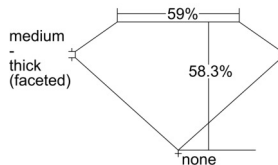

GIA®

FACSIMILE

GIA REPORT 6501912739

Verify this report at GIA.edu

GIA NATURAL DIAMOND DOSSIER®

November 28, 2024
GIA Report Number 6501912739
Shape and Cutting Style ..... Heart Brilliant
Measurements ..... 4.84 x 5.66 x 3.30 mm

GRADING RESULTS

Carat Weight ..... 0.52 carat
Color Grade ..... E
Clarity Grade VS1

ADDITIONAL GRADING INFORMATION

Polish ..... Excellent
Symmetry ..... Excellent
Fluorescence ..... None
Clarity Characteristics..... Crystal, Cloud, Cavity, Feather
Inscription(s): GIA 6501912739

PROPORTIONS

Profile not to actual proportions

GRADING SCALES

GIA COLOR SCALE		GIA CLARITY SCALE	
COLORLESS	D	VERY VERY SLIGHTLY INCLUDED	FLAWLESS
	E		INTERNALLY FLAWLESS
	F		VVS₁
	G		VVS₂
	H		VS₁
	I		VS₂
	J		SI₁
	K		SI₂
	L		I₁
	M		I₂
NEAR COLORLESS	N	SLIGHTLY INCLUDED	I₃
	O		
	P		
	Q		
FAINT	R		
	S		
	T		
	U		
VERT LIGHT	V		
	W		
	X		
	Y		
LIGHT	Z