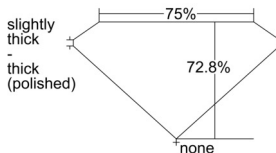

GIA®

FACSIMILE

GIA REPORT 6501918406

Verify this report at GIA.edu

GIA NATURAL DIAMOND DOSSIER®

November 29, 2024
GIA Report Number 6501918406
Shape and Cutting Style ..... Square Modified Brilliant
Measurements ..... 4.08 x 4.05 x 2.95 mm

GRADING RESULTS

Carat Weight ..... 0.43 carat
Color Grade ..... D
Clarity Grade VVS2

ADDITIONAL GRADING INFORMATION

Polish ..... Excellent
Symmetry ..... Excellent
Fluorescence ..... None
Clarity Characteristics..... Cloud, Pinpoint, Feather, Indented
Natural

Inscription(s): GIA 6501918406

PROPORTIONS

Profile not to actual proportions

GRADING SCALES

GIA COLOR SCALE		GIA CLARITY SCALE			
COLORLESS	D	VERY VERY SLIGHTLY INCLUDED	FLAWLESS		
	E		INTERNALLY FLAWLESS		
	F	VERY SLIGHTLY INCLUDED	VVS₁		
	G		VVS₂		
	H		VS₁		
	NEAR COLORLESS	I	SLIGHTLY INCLUDED	VS₂	
		J		SI₁	
		FAINT	K	INCLUDED	SI₂
			L		I₁
			M		I₂
VERT LIGHT	N	LIGHT	I₃		
	O				
	P				
	Q				
	R