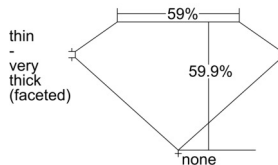

GIA®

FACSIMILE

GIA REPORT 6501918428

Verify this report at GIA.edu

GIA NATURAL DIAMOND DOSSIER®

November 29, 2024
GIA Report Number 6501918428
Shape and Cutting Style ..... Heart Brilliant
Measurements ..... 4.40 x 5.11 x 3.06 mm

GRADING RESULTS

Carat Weight ..... 0.40 carat
Color Grade ..... F
Clarity Grade VS2

ADDITIONAL GRADING INFORMATION

Polish ..... Excellent
Symmetry ..... Very Good
Fluorescence ..... None
Clarity Characteristics ..... Feather
Inscription(s): GIA 6501918428

PROPORTIONS

Profile not to actual proportions

GRADING SCALES

GIA COLOR SCALE		GIA CLARITY SCALE			
COLORLESS	D	VERY VERY SLIGHTLY INCLUDED	FLAWLESS		
	E		INTERNALLY FLAWLESS		
	F	VERY SLIGHTLY INCLUDED	VVS₁		
	G		VVS₂		
	H		VS₁		
	NEAR COLORLESS	I	SLIGHTLY INCLUDED	VS₂	
		J		SI₁	
		FAINT	K	INCLUDED	SI₂
			L		I₁
			M		I₂
VERTICALLY LIGHT	N	LIGHT	I₃		
	O				
	P				
	Q				
	R