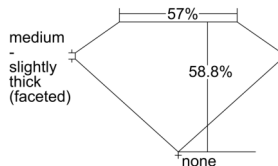

GIA®

FACSIMILE

GIA REPORT 6501918808

Verify this report at GIA.edu

GIA NATURAL DIAMOND DOSSIER®

December 02, 2024
GIA Report Number 6501918808
Shape and Cutting Style ..... Heart Brilliant
Measurements ..... 4.53 x 5.12 x 3.01 mm

GRADING RESULTS

Carat Weight ..... 0.40 carat
Color Grade ..... D
Clarity Grade VS1

ADDITIONAL GRADING INFORMATION

Polish ..... Excellent
Symmetry ..... Excellent
Fluorescence ..... Faint
Clarity Characteristics ..... Feather, Cloud
Inscription(s): GIA 6501918808

PROPORTIONS

Profile not to actual proportions

GRADING SCALES

GIA COLOR SCALE		GIA CLARITY SCALE			
COLORLESS	D	NEAR COLORLESS	FLAWLESS		
	E		INTERNALLY FLAWLESS		
	F		VERY SLIGHTLY INCLUDED	VVS₁	
	G			VVS₂	
	H		SLIGHTLY INCLUDED	VS₁	
	I			VS₂	
	J			MODERATELY INCLUDED	SI₁
	K		SI₂		
	FAINT		L	VERY LIGHT	I₁
			M		I₂
N		I₃			
O			INCLUDED		
P					
Q					
R					
S					
LIGHT	T	INCLUDED			
	U				
	V				
	W				
X					
Y					
Z