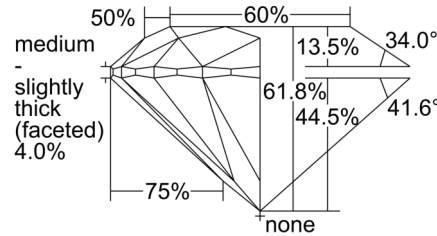

GIA NATURAL DIAMOND GRADING REPORT

December 02, 2024
GIA Report Number 6501923839
Shape and Cutting Style ..... Round Brilliant
Measurements ..... 6.41 - 6.46 x 3.98 mm

GRADING RESULTS

Carat Weight ..... 1.01 carat
Color Grade ..... H
Clarity Grade SI1
Cut Grade ..... Excellent

ADDITIONAL GRADING INFORMATION

Polish ..... Excellent
Symmetry ..... Excellent
Fluorescence ..... None
Inscription(s): GIA 6501923839

Comments: Additional clouds are not shown. Pinpoints are not shown.

PROPORTIONS

Profile to actual proportions