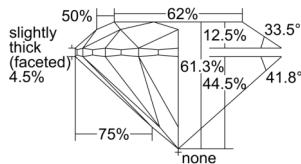

GIA®

FACSIMILE

GIA REPORT 6501929614

Verify this report at GIA.edu

GIA NATURAL DIAMOND DOSSIER®

December 04, 2024
GIA Report Number 6501929614
Shape and Cutting Style ..... Round Brilliant
Measurements ..... 5.07 - 5.10 x 3.12 mm

GRADING RESULTS

Carat Weight ..... 0.50 carat
Color Grade ..... H
Clarity Grade S11
Cut Grade ..... Excellent

ADDITIONAL GRADING INFORMATION

Polish ..... Excellent
Symmetry ..... Excellent
Fluorescence ..... None
Clarity Characteristics ..... Feather
Inscription(s): GIA 6501929614

PROPORTIONS

Profile to actual proportions