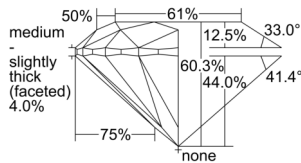

GIA®

FACSIMILE

GIA REPORT 6501935931

Verify this report at GIA.edu

GIA NATURAL DIAMOND DOSSIER®

December 04, 2024
GIA Report Number 6501935931
Shape and Cutting Style ..... Round Brilliant
Measurements ..... 5.11 - 5.15 x 3.09 mm

GRADING RESULTS

Carat Weight ..... 0.50 carat
Color Grade ..... D
Clarity Grade S11
Cut Grade ..... Excellent

ADDITIONAL GRADING INFORMATION

Polish ..... Excellent
Symmetry ..... Excellent
Fluorescence ..... None
Clarity Characteristics ..... Cloud, Feather
Inscription(s): GIA 6501935931

PROPORTIONS

Profile to actual proportions

GRADING SCALES

GIA COLOR SCALE	GIA CLARITY SCALE	GIA CUT SCALE
D	FLAWLESS	EXCELLENT
E	FLAWLESS	
F	INTERNALLY FLAWLESS	VERY GOOD
G	FLAWLESS	
H	VVS₁	GOOD
I	VVS₂	
J	VS₁	FAIR
K	VS₂	
L	S1₁	POOR
M	S1₂	
N	I₁	POOR
O	I₂	
P	I₃	
Q		
R		
S		
T		
U		
V		
W		
X		
Y		
Z