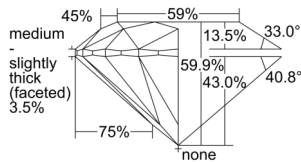

GIA®

FACSIMILE

GIA REPORT 6501938480

Verify this report at GIA.edu

GIA NATURAL DIAMOND DOSSIER®

December 05, 2024
GIA Report Number 6501938480
Shape and Cutting Style ..... Round Brilliant
Measurements ..... 6.37 - 6.40 x 3.82 mm

GRADING RESULTS

Carat Weight ..... 0.96 carat
Color Grade ..... G
Clarity Grade S11
Cut Grade ..... Excellent

ADDITIONAL GRADING INFORMATION

Polish ..... Excellent
Symmetry ..... Excellent
Fluorescence ..... None
Clarity Characteristics ..... Cloud, Crystal, Feather
Inscription(s): GIA 6501938480

PROPORTIONS

Profile to actual proportions

GRADING SCALES

GIA COLOR SCALE	GIA CLARITY SCALE	GIA CUT SCALE	
D	FLAWLESS	EXCELLENT	
E	INTERNALLY FLAWLESS		
F		VVS₁	VERY GOOD
G	VVS₂		
H	VS₁	GOOD	
I	VS₂		
J	S1₁	FAIR	
K	S1₂		
L	I₁	POOR	
M	I₂		
N	I₃		
O			
P			
Q			
R			
S			
T			
U			
V			
W			
X			
Y			
Z