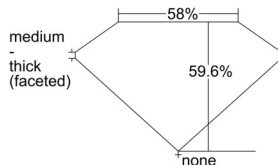

GIA®

FACSIMILE

GIA REPORT 6501939058

Verify this report at GIA.edu

GIA NATURAL DIAMOND DOSSIER®

December 05, 2024
GIA Report Number 6501939058
Shape and Cutting Style ..... Heart Brilliant
Measurements ..... 5.59 x 6.42 x 3.83 mm

GRADING RESULTS

Carat Weight ..... 0.80 carat
Color Grade ..... G
Clarity Grade VS1

ADDITIONAL GRADING INFORMATION

Polish ..... Excellent
Symmetry ..... Excellent
Fluorescence ..... None
Clarity Characteristics ..... Feather, Pinpoint
Inscription(s): GIA 6501939058

PROPORTIONS

Profile not to actual proportions

GRADING SCALES

GIA COLOR SCALE		GIA CLARITY SCALE			
COLORLESS	D	VERY VERY SLIGHTLY INCLUDED	FLAWLESS		
	E		INTERNALLY FLAWLESS		
	F	VERY SLIGHTLY INCLUDED	VVS₁		
	G		VVS₂		
	H		VS₁		
	NEAR COLORLESS	I	SLIGHTLY INCLUDED	VS₂	
		J		SI₁	
		FAINT	K	INCLUDED	SI₂
			L		I₁
			M		I₂
VERT LIGHT	N	LIGHT	I₃		
	O				
	P				
	Q				
	R				
	S				
	T