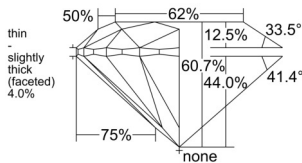

GIA®

FACSIMILE

GIA REPORT 6501959167

Verify this report at GIA.edu

GIA NATURAL DIAMOND DOSSIER®

December 09, 2024
GIA Report Number 6501959167
Shape and Cutting Style ..... Round Brilliant
Measurements ..... 4.92 - 4.96 x 3.00 mm

GRADING RESULTS

Carat Weight ..... 0.45 carat
Color Grade ..... D
Clarity Grade VS1
Cut Grade ..... Excellent

ADDITIONAL GRADING INFORMATION

Polish ..... Excellent
Symmetry ..... Excellent
Fluorescence ..... None
Clarity Characteristics ..... Cloud, Feather, Pinpoint
Inscription(s): GIA 6501959167

PROPORTIONS

Profile to actual proportions