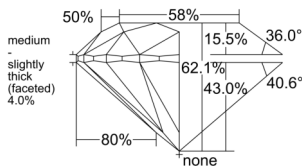

GIA®

FACSIMILE

GIA REPORT 6501970974

Verify this report at GIA.edu

GIA NATURAL DIAMOND DOSSIER®

December 12, 2024
GIA Report Number 6501970974
Shape and Cutting Style ..... Round Brilliant
Measurements ..... 5.05 - 5.08 x 3.15 mm

GRADING RESULTS

Carat Weight ..... 0.50 carat
Color Grade I
Clarity Grade VS1
Cut Grade ..... Excellent

ADDITIONAL GRADING INFORMATION

Polish ..... Excellent
Symmetry ..... Excellent
Fluorescence ..... None
Clarity Characteristics..... Crystal, Cloud, Feather, Needle
Inscription(s): GIA 6501970974

PROPORTIONS

GRADING SCALES

GIA COLOR SCALE	GIA CLARITY SCALE	GIA CUT SCALE	
D	FLAWLESS	EXCELLENT	
E	INTERNALLY FLAWLESS		
F		VVS₁	VERY GOOD
G	VVS₂		
H	VS₁	GOOD	
I	VS₂		
J	SI₁	FAIR	
K	SI₂		
L	I₁	POOR	
M	I₂		
N	I₃		
O			
P			
Q			
R			
S			
T			
U			
V			
W			
X			
Y			
Z