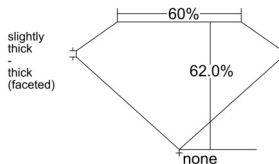

GIA®

FACSIMILE

GIA REPORT 6501973104

Verify this report at GIA.edu

GIA NATURAL DIAMOND DOSSIER®

December 11, 2024
GIA Report Number 6501973104
Shape and Cutting Style ..... Oval Brilliant
Measurements ..... 5.28 x 3.70 x 2.29 mm

GRADING RESULTS

Carat Weight ..... 0.30 carat
Color Grade ..... E
Clarity Grade S11

ADDITIONAL GRADING INFORMATION

Polish ..... Excellent
Symmetry ..... Very Good
Fluorescence ..... None
Clarity Characteristics ..... Feather, Cloud, Knot
Inscription(s): GIA 6501973104

PROPORTIONS

Profile not to actual proportions

GRADING SCALES

GIA COLOR SCALE		GIA CLARITY SCALE	
COLORLESS	D	VERY VERY SLIGHTLY INCLUDED	FLAWLESS
	E		INTERNALLY FLAWLESS
	F		VVS₁
	G		VVS₂
	H		VS₁
	I		VS₂
	J		S1₁
	K		S1₂
	L		I₁
	M		I₂
NEAR COLORLESS	N	SLIGHTLY INCLUDED	I₃
	O		
	P		
	Q		
FAINT	R		
	S		
	T		
	U		
VERT LIGHT	V		
	W		
	X		
	Y		
LIGHT	Z