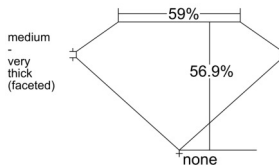

GIA®

FACSIMILE

GIA REPORT 6501988404

Verify this report at GIA.edu

GIA NATURAL DIAMOND DOSSIER®

December 13, 2024
GIA Report Number **6501988404**
Shape and Cutting Style ..... **Heart Brilliant**
Measurements ..... **4.61 x 5.22 x 2.97 mm**

GRADING RESULTS

Carat Weight ..... **0.41 carat**
Color Grade ..... **F**
Clarity Grade **VS1**

ADDITIONAL GRADING INFORMATION

Polish ..... **Excellent**
Symmetry ..... **Excellent**
Fluorescence ..... **None**
Clarity Characteristics ..... **Crystal, Cloud, Pinpoint**
Inscription(s): **GIA 6501988404**

PROPORTIONS

Profile not to actual proportions

GRADING SCALES

GIA COLOR SCALE		GIA CLARITY SCALE	
COLORLESS	D	VERY VERY SLIGHTLY INCLUDED	FLAWLESS
	E		INTERNALLY FLAWLESS
	F		VVS₁
	G		VVS₂
	H		VS₁
	I		VS₂
	J		SI₁
	K		SI₂
	L		I₁
	M		I₂
NEAR COLORLESS	N	SLIGHTLY INCLUDED	I₃
	O		
	P		
	Q		
FAINT	R		
	S		
	T		
	U		
VERT LIGHT	V		
	W		
	X		
	Y		
LIGHT	Z