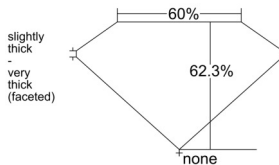

GIA®

FACSIMILE

GIA REPORT 6501989437

Verify this report at GIA.edu

GIA NATURAL DIAMOND DOSSIER®

December 13, 2024
GIA Report Number **6501989437**
Shape and Cutting Style ..... **Heart Brilliant**
Measurements ..... **4.64 x 5.46 x 3.40 mm**

GRADING RESULTS

Carat Weight ..... **0.51 carat**
Color Grade ..... **G**
Clarity Grade **VVS1**

ADDITIONAL GRADING INFORMATION

Polish ..... **Excellent**
Symmetry ..... **Excellent**
Fluorescence ..... **None**
Clarity Characteristics ..... **Feather, Surface Graining**
Inscription(s): **GIA 6501989437**

PROPORTIONS

Profile not to actual proportions

GRADING SCALES

GIA COLOR SCALE		GIA CLARITY SCALE		
COLORLESS	D	VERY VERY SLIGHTLY INCLUDED	FLAWLESS	
	E		INTERNALLY FLAWLESS	
	F		VVS₁	
	G		VVS₂	
	NEAR COLORLESS	H	VERY SLIGHTLY INCLUDED	VS₁
		I		VS₂
		J	SLIGHTLY INCLUDED	I₁
		K		I₂
		L		I₃
		M		
FAINT	N			
	O			
	P			
	Q			
	R			
	S			
	T			
	U			
VERT LIGHT	V			
	W			
	X			
	Y			
LIGHT	Z