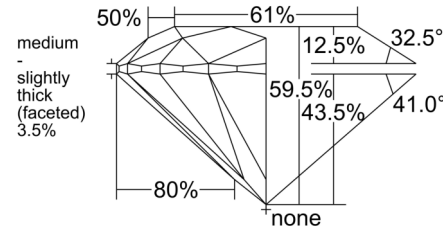

GIA REPORT
6501999801

Verify this report at GIA.edu

FACSIMILE

This is a digital representation of the original GIA Report. This representation might not be accepted in lieu of the original GIA Report in certain circumstances. The original GIA Report includes certain security features which are not reproducible on this facsimile.

GIA NATURAL DIAMOND GRADING REPORT

December 17, 2024
GIA Report Number 6501999801
Shape and Cutting Style ..... Round Brilliant
Measurements ..... 6.48 - 6.52 x 3.87 mm

GRADING RESULTS

Carat Weight ..... 1.00 carat
Color Grade ..... D
Clarity Grade SI1
Cut Grade ..... Excellent

ADDITIONAL GRADING INFORMATION

Polish ..... Excellent
Symmetry ..... Excellent
Fluorescence ..... None
Inscription(s): GIA 6501999801
Comments: Additional pinpoints are not shown.

PROPORTIONS

Profile to actual proportions