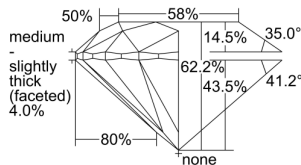

GIA®

FACSIMILE

GIA REPORT 6502003586

Verify this report at GIA.edu

GIA NATURAL DIAMOND DOSSIER®

July 24, 2024
GIA Report Number 6502003586
Shape and Cutting Style ..... Round Brilliant
Measurements ..... 4.70 - 4.73 x 2.93 mm

GRADING RESULTS

Carat Weight ..... 0.40 carat
Color Grade ..... D
Clarity Grade VS2
Cut Grade ..... Excellent

ADDITIONAL GRADING INFORMATION

Polish ..... Excellent
Symmetry ..... Excellent
Fluorescence ..... Medium Blue
Clarity Characteristics ..... Crystal
Inscription(s): GIA 6502003586

PROPORTIONS

Profile to actual proportions

GRADING SCALES

GIA COLOR SCALE	GIA CLARITY SCALE	GIA CUT SCALE	
D	FLAWLESS	EXCELLENT	
E	INTERNALLY FLAWLESS		
F		VVS₁	VERY GOOD
G	VVS₂		
H	VS₁	GOOD	
I	VS₂		
J	SI₁	FAIR	
K	SI₂		
L	I₁	POOR	
M	I₂		
N	I₃		
O			
P			
Q			
R			
S			
T			
U			
V			
W			
X			
Y			
Z