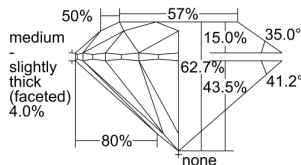

GIA®

FACSIMILE

GIA REPORT 6502004321

Verify this report at GIA.edu

GIA NATURAL DIAMOND DOSSIER®

July 24, 2024
GIA Report Number 6502004321
Shape and Cutting Style ..... Round Brilliant
Measurements ..... 4.01 - 4.03 x 2.52 mm

GRADING RESULTS

Carat Weight ..... 0.25 carat
Color Grade ..... E
Clarity Grade VS2
Cut Grade ..... Excellent

ADDITIONAL GRADING INFORMATION

Polish ..... Excellent
Symmetry ..... Excellent
Fluorescence ..... None
Clarity Characteristics ..... Cloud
Inscription(s): GIA 6502004321

PROPORTIONS

Profile to actual proportions

GRADING SCALES

GIA COLOR SCALE	GIA CLARITY SCALE	GIA CUT SCALE	
D	FLAWLESS	EXCELLENT	
E	INTERNALLY FLAWLESS		
F		VVS₁	VERY GOOD
G	VVS₂		
H	VS₁	GOOD	
I	VS₂		
J	SI₁	FAIR	
K	SI₂		
L	I₁	POOR	
M	I₂		
N	I₃		
O			
P			
Q			
R			
S			
T			
U			
V			
W			
X			
Y			
Z