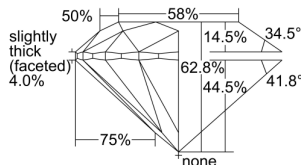

GIA®

FACSIMILE

GIA REPORT 6502009274

Verify this report at GIA.edu

GIA NATURAL DIAMOND DOSSIER®

July 24, 2024
GIA Report Number 6502009274
Shape and Cutting Style ..... Round Brilliant
Measurements ..... 5.06 - 5.08 x 3.18 mm

GRADING RESULTS

Carat Weight ..... 0.50 carat
Color Grade ..... D
Clarity Grade VS1
Cut Grade ..... Excellent

ADDITIONAL GRADING INFORMATION

Polish ..... Excellent
Symmetry ..... Excellent
Fluorescence ..... Medium Blue
Clarity Characteristics ..... Crystal
Inscription(s): GIA 6502009274

PROPORTIONS

Profile to actual proportions

GRADING SCALES

GIA COLOR SCALE	GIA CLARITY SCALE	GIA CUT SCALE	
D	FLAWLESS	EXCELLENT	
E	INTERNALLY FLAWLESS		
F		VVS₁	VERY GOOD
G	VVS₂		
H	VS₁	GOOD	
I	VS₂		
J	SI₁	FAIR	
K	SI₂		
L	I₁	POOR	
M	I₂		
N	I₃		
O			
P			
Q			
R			
S			
T			
U			
V			
W			
X			
Y			
Z