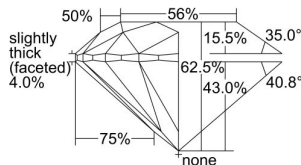

GIA®

FACSIMILE

GIA REPORT 6502015738

Verify this report at GIA.edu

GIA NATURAL DIAMOND DOSSIER®

July 26, 2024
GIA Report Number 6502015738
Shape and Cutting Style ..... Round Brilliant
Measurements ..... 4.79 - 4.82 x 3.00 mm

GRADING RESULTS

Carat Weight ..... 0.43 carat
Color Grade I
Clarity Grade VS1
Cut Grade ..... Excellent

ADDITIONAL GRADING INFORMATION

Polish ..... Excellent
Symmetry ..... Excellent
Fluorescence ..... Faint
Clarity Characteristics..... Crystal, Cloud, Feather, Pinpoint
Inscription(s): GIA 6502015738

PROPORTIONS

Profile to actual proportions

GRADING SCALES

GIA COLOR SCALE	GIA CLARITY SCALE	GIA CUT SCALE	
COLOURLESS D	FLAWLESS	EXCELLENT	
E	INTERNALLY FLAWLESS		
F		VVS₁	VERY GOOD
G	VVS₂		
H	VS₁	GOOD	
I	VS₂		
J	SI₁	FAIR	
K	SI₂		
L	I₁	POOR	
M	I₂		
N	I₃		
O			
P			
Q			
R			
S			
T			
U			
V			
W			
X			
Y			
Z