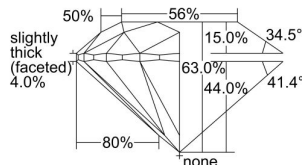

GIA®

FACSIMILE

GIA REPORT 6502022799

Verify this report at GIA.edu

GIA NATURAL DIAMOND DOSSIER®

July 26, 2024
GIA Report Number 6502022799
Shape and Cutting Style ..... Round Brilliant
Measurements ..... 4.67 - 4.70 x 2.95 mm

GRADING RESULTS

Carat Weight ..... 0.40 carat
Color Grade I
Clarity Grade VS1
Cut Grade ..... Excellent

ADDITIONAL GRADING INFORMATION

Polish ..... Excellent
Symmetry ..... Excellent
Fluorescence ..... None
Clarity Characteristics ..... Cloud
Inscription(s): GIA 6502022799

PROPORTIONS

Profile to actual proportions

GRADING SCALES

GIA
COLOR
SCALE

COLOURESS	D
	E
	F
	G
	H
	I
	J
NEAR COLOURESS	K
	L
FAIN	M
	N
	O
	P
	R
	S
	T
	U
	V
	W
	X
	Y
LIGHT	Z

GIA
CLARITY
SCALE

VERY VERY SLIGHTLY INCLUDED	FLAWLESS
	INTERNALLY FLAWLESS
VERY SLIGHTLY INCLUDED	VVS₁
	VVS₂
SLIGHTLY INCLUDED	VS₁
	VS₂
INCLUDED	SI₁
	SI₂
	I₁
	I₂
	I₃

GIA
CUT
SCALE

EXCELLENT
VERY GOOD
GOOD
FAIR
POOR