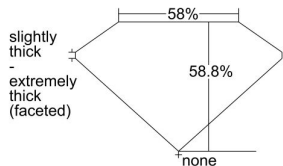

GIA®

FACSIMILE

GIA REPORT 6502024948

Verify this report at GIA.edu

GIA NATURAL DIAMOND DOSSIER®

July 26, 2024
GIA Report Number 6502024948
Shape and Cutting Style ..... Heart Brilliant
Measurements ..... 5.92 x 6.74 x 3.96 mm

GRADING RESULTS

Carat Weight ..... 0.88 carat
Color Grade ..... F
Clarity Grade VS2

ADDITIONAL GRADING INFORMATION

Polish ..... Excellent
Symmetry ..... Excellent
Fluorescence ..... None
Clarity Characteristics..... Feather, Cloud, Crystal
Inscription(s): GIA 6502024948

PROPORTIONS

Profile not to actual proportions

GRADING SCALES

GIA COLOR SCALE		GIA CLARITY SCALE		
COLORLESS	D	VERY VERY SLIGHTLY INCLUDED	FLAWLESS	
	E		INTERNALLY FLAWLESS	
	F		VVS₁	
	G		VVS₂	
	NEAR COLORLESS	H	VERY SLIGHTLY INCLUDED	VS₁
		I		VS₂
		J	SLIGHTLY INCLUDED	S₁
		K		S₂
		L		I₁
		M		I₂
FAINT	N	INCLUDED	I₃	
	O			
	P			
	VERT LIGHT	Q		
		R		
		S		
T				
LIGHT		U		
		V		
	W			
	X			
Y				
Z