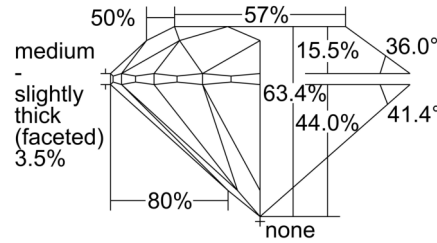

GIA REPORT
6502029200

Verify this report at GIA.edu

FACSIMILE

This is a digital representation of the original GIA Report. This representation might not be accepted in lieu of the original GIA Report in certain circumstances. The original GIA Report includes certain security features which are not reproducible on this facsimile.

GIA NATURAL DIAMOND GRADING REPORT

August 01, 2024
GIA Report Number 6502029200
Shape and Cutting Style ..... Round Brilliant
Measurements ..... 6.98 - 7.04 x 4.45 mm

GRADING RESULTS

Carat Weight ..... 1.35 carat
Color Grade ..... J
Clarity Grade VVS2
Cut Grade ..... Excellent

ADDITIONAL GRADING INFORMATION

Polish ..... Excellent
Symmetry ..... Excellent
Fluorescence ..... Faint
Inscription(s): GIA 6502029200
Comments: Internal graining is not shown.

PROPORTIONS

Profile to actual proportions