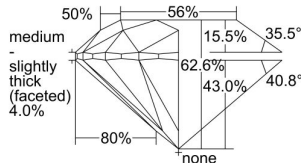

GIA®

FACSIMILE

GIA REPORT 6502029774

Verify this report at GIA.edu

GIA NATURAL DIAMOND DOSSIER®

July 30, 2024
GIA Report Number 6502029774
Shape and Cutting Style ..... Round Brilliant
Measurements ..... 4.68 - 4.71 x 2.94 mm

GRADING RESULTS

Carat Weight ..... 0.40 carat
Color Grade ..... E
Clarity Grade SI2
Cut Grade ..... Excellent

ADDITIONAL GRADING INFORMATION

Polish ..... Excellent
Symmetry ..... Excellent
Fluorescence ..... None
Clarity Characteristics ..... Cloud
Inscription(s): GIA 6502029774

PROPORTIONS

Profile to actual proportions

GRADING SCALES

GIA COLOR SCALE	GIA CLARITY SCALE	GIA CUT SCALE	
D	FLAWLESS	EXCELLENT	
E	INTERNALLY FLAWLESS		
F		VVS₁	VERY GOOD
G	VVS₂		
H	VS₁	GOOD	
I	VS₂		
J	SI₁	FAIR	
K	SI₂		
L	I₁	POOR	
M	I₂		
N	I₃		
O			
P			
Q			
R			
S			
T			
U			
V			
W			
X			
Y			
Z