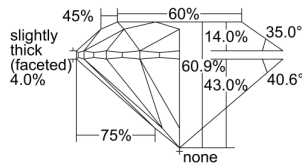

GIA®

FACSIMILE

GIA REPORT 6502030412

Verify this report at GIA.edu

GIA NATURAL DIAMOND DOSSIER®

July 30, 2024
GIA Report Number 6502030412
Shape and Cutting Style ..... Round Brilliant
Measurements ..... 5.08 - 5.11 x 3.10 mm

GRADING RESULTS

Carat Weight ..... 0.50 carat
Color Grade ..... E
Clarity Grade S11
Cut Grade ..... Excellent

ADDITIONAL GRADING INFORMATION

Polish ..... Excellent
Symmetry ..... Excellent
Fluorescence ..... None
Clarity Characteristics ..... Cloud, Feather
Inscription(s): GIA 6502030412

PROPORTIONS

Profile to actual proportions

GRADING SCALES

GIA COLOR SCALE

COLORED	D
	E
	F
	G
	H
	I
	J
NEAR COLORLESS	K
	L
Faint	M
	N
	O
	P
	R
	S
	T
	U
	V
	W
	X
	Y
Light	Z

GIA CLARITY SCALE

VERY VERY SLIGHTLY INCLUDED	FLAWLESS
	INTERNALLY FLAWLESS
VERY SLIGHTLY INCLUDED	VVS₁
	VVS₂
SLIGHTLY INCLUDED	VS₁
	VS₂
INCLUDED	S1₁
	S1₂
	I₁
	I₂
	I₃

GIA CUT SCALE

EXCELLENT
VERY GOOD
GOOD
FAIR
POOR