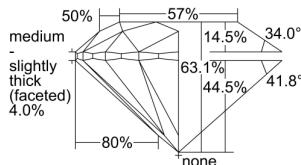

GIA®

FACSIMILE

GIA REPORT 6502030559

Verify this report at GIA.edu

GIA NATURAL DIAMOND DOSSIER®

July 26, 2024
GIA Report Number 6502030559
Shape and Cutting Style ..... Round Brilliant
Measurements ..... 5.13 - 5.15 x 3.24 mm

GRADING RESULTS

Carat Weight ..... 0.52 carat
Color Grade ..... G
Clarity Grade S11
Cut Grade ..... Excellent

ADDITIONAL GRADING INFORMATION

Polish ..... Excellent
Symmetry ..... Excellent
Fluorescence ..... None
Clarity Characteristics ..... Cloud, Crystal
Inscription(s): GIA 6502030559

PROPORTIONS

Profile to actual proportions

GRADING SCALES

GIA COLOR SCALE

COLORED	D
	E
	F
	G
	H
	I
	J
NEAR COLORLESS	K
	L
Faint	M
	N
	O
	P
	Q
	R
	S
	T
	U
	V
	W
	X
	Y
Light	Z

GIA CLARITY SCALE

FLAWLESS	VERY VERY SLIGHTLY INCLUDED	VVS₁	VVS₂	VS₁	VS₂	S1₁	S1₂	I₁	I₂	I₃	
											VERY SLIGHTLY INCLUDED
INTERNALLY FLAWLESS											

GIA CUT SCALE

EXCELLENT
VERY GOOD
GOOD
FAIR
POOR