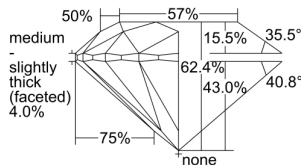

GIA®

FACSIMILE

GIA REPORT 6502034723

Verify this report at GIA.edu

GIA NATURAL DIAMOND DOSSIER®

July 26, 2024
GIA Report Number 6502034723
Shape and Cutting Style ..... Round Brilliant
Measurements ..... 5.78 - 5.82 x 3.62 mm

GRADING RESULTS

Carat Weight ..... 0.75 carat
Color Grade I
Clarity Grade VS2
Cut Grade ..... Excellent

ADDITIONAL GRADING INFORMATION

Polish ..... Excellent
Symmetry ..... Excellent
Fluorescence ..... None
Clarity Characteristics ..... Crystal
Inscription(s): GIA 6502034723

PROPORTIONS

Profile to actual proportions

GRADING SCALES

GIA COLOR SCALE	GIA CLARITY SCALE	GIA CUT SCALE	
D	FLAWLESS	EXCELLENT	
E	INTERNALLY FLAWLESS		
F		VVS₁	VERY GOOD
G	VVS₂		
H	VS₁	GOOD	
I	VS₂		
J	SI₁	FAIR	
K	SI₂		
L	I₁	POOR	
M	I₂		
N	I₃		
O