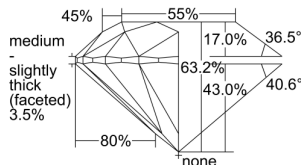

GIA®

FACSIMILE

GIA REPORT 6502035322

Verify this report at GIA.edu

GIA NATURAL DIAMOND DOSSIER®

July 26, 2024
GIA Report Number 6502035322
Shape and Cutting Style ..... Round Brilliant
Measurements ..... 6.10 - 6.15 x 3.87 mm

GRADING RESULTS

Carat Weight ..... 0.90 carat
Color Grade ..... E
Clarity Grade S11
Cut Grade ..... Excellent

ADDITIONAL GRADING INFORMATION

Polish ..... Excellent
Symmetry ..... Excellent
Fluorescence ..... None
Clarity Characteristics..... Feather, Crystal, Cloud
Inscription(s): GIA 6502035322

PROPORTIONS

Profile to actual proportions

GRADING SCALES

GIA COLOR SCALE

COLOREDNESS	D
	E
	F
	G
	H
	I
	J
NEAR COLORLESS	K
	L
Faint	M
	N
	O
	P
	Q
Very Light	R
	S
	T
	U
	V
	W
	X
	Y
Light	Z

GIA CLARITY SCALE

FLAWLESS	VERY VERY SLIGHTLY INCLUDED	VVS₁	VVS₂	VS₁	VS₂	S1₁	S1₂	I₁	I₂	I₃	
											INTERNALLY FLAWLESS

GIA CUT SCALE

EXCELLENT
VERY GOOD
GOOD
FAIR
POOR