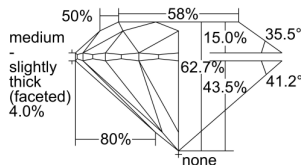

GIA®

FACSIMILE

GIA REPORT 6502035559

Verify this report at GIA.edu

GIA NATURAL DIAMOND DOSSIER®

July 26, 2024
GIA Report Number 6502035559
Shape and Cutting Style ..... Round Brilliant
Measurements ..... 5.68 - 5.71 x 3.57 mm

GRADING RESULTS

Carat Weight ..... 0.71 carat
Color Grade ..... D
Clarity Grade VS1
Cut Grade ..... Excellent

ADDITIONAL GRADING INFORMATION

Polish ..... Excellent
Symmetry ..... Excellent
Fluorescence ..... None
Clarity Characteristics..... Crystal, Cloud, Pinpoint, Needle
Inscription(s): GIA 6502035559

PROPORTIONS

Profile to actual proportions

GRADING SCALES

GIA COLOR SCALE	GIA CLARITY SCALE	GIA CUT SCALE	
D	FLAWLESS	EXCELLENT	
E	INTERNALLY FLAWLESS		
F		VVS₁	VERY GOOD
G	VVS₂		
H	VS₁	GOOD	
I	VS₂		
J	SI₁	FAIR	
K	SI₂		
L	I₁	POOR	
M	I₂		
N	I₃		
O			
P			
Q			
R			
S			
T			
U			
V			
W			
X			
Y			
Z