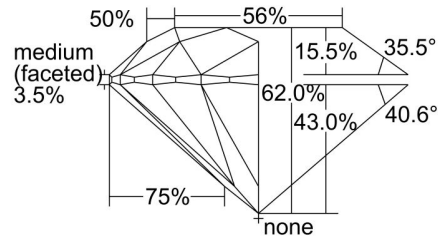

### LABORATORY-GROWN DIAMOND REPORT - DOSSIER

July 29, 2024  
 GIA Report Number..... 6502037554  
 Identification..... Laboratory-Grown  
 Shape and Cutting Style..... Round Brilliant  
 Measurements..... 9.74 - 9.81 x 6.06 mm

### PROPORTIONS

Profile to actual proportions

### LABORATORY-GROWN DIAMOND SPECIFICATIONS\*

Carat Weight..... 3.57 carat  
 Color..... D  
 Clarity..... VVS2  
 Cut..... Excellent