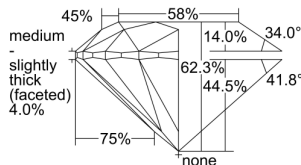

GIA®

FACSIMILE

GIA REPORT 6502037637

Verify this report at GIA.edu

GIA NATURAL DIAMOND DOSSIER®

July 26, 2024
GIA Report Number 6502037637
Shape and Cutting Style ..... Round Brilliant
Measurements ..... 3.62 - 3.65 x 2.27 mm

GRADING RESULTS

Carat Weight ..... 0.18 carat
Color Grade ..... H
Clarity Grade VVS1
Cut Grade ..... Excellent

ADDITIONAL GRADING INFORMATION

Polish ..... Excellent
Symmetry ..... Excellent
Fluorescence ..... None
Clarity Characteristics ..... Pinpoint, Feather
Inscription(s): GIA 6502037637

PROPORTIONS

Profile to actual proportions

GRADING SCALES

GIA COLOR SCALE	GIA CLARITY SCALE	GIA CUT SCALE	
D	FLAWLESS	EXCELLENT	
E	INTERNALLY FLAWLESS		
F		VVS₁	VERY GOOD
G	VVS₂		
H	VS₁	GOOD	
I	VS₂		
J	SI₁	FAIR	
K	SI₂		
L	I₁	POOR	
M	I₂		
N	I₃		
O			
P			
Q			
R			
S			
T			
U			
V			
W			
X			
Y			
Z