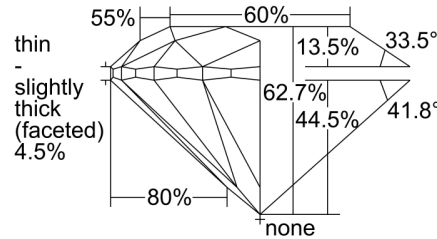

#### GIA NATURAL DIAMOND GRADING REPORT

July 29, 2024  
 GIA Report Number ..... 6502039652  
 Shape and Cutting Style ..... Round Brilliant  
 Measurements ..... 6.33 - 6.38 x 3.99 mm

#### GRADING RESULTS

Carat Weight ..... 1.00 carat  
 Color Grade ..... G  
 Clarity Grade ..... VS1  
 Cut Grade ..... Excellent

#### PROPORTIONS

Profile to actual proportions