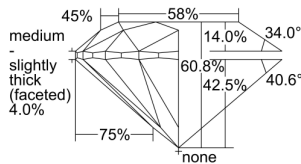

GIA®

FACSIMILE

GIA REPORT 6502039906

Verify this report at GIA.edu

GIA NATURAL DIAMOND DOSSIER®

July 29, 2024
GIA Report Number 6502039906
Shape and Cutting Style ..... Round Brilliant
Measurements ..... 5.11 - 5.14 x 3.11 mm

GRADING RESULTS

Carat Weight ..... 0.50 carat
Color Grade ..... D
Clarity Grade S11
Cut Grade ..... Excellent

ADDITIONAL GRADING INFORMATION

Polish ..... Excellent
Symmetry ..... Excellent
Fluorescence ..... None
Clarity Characteristics..... Cloud, Crystal, Feather
Inscription(s): GIA 6502039906

PROPORTIONS

Profile to actual proportions

GRADING SCALES

GIA COLOR SCALE

COLORED	D
	E
	F
	G
	H
	I
	J
NEAR COLORLESS	K
	L
	M
	N
	O
	P
	Q
	R
	S
	T
	U
	V
	W
	X
	Y
LIGHT	Z

GIA CLARITY SCALE

FLAWLESS	VERY VERY SLIGHTLY INCLUDED	VVS₁	VVS₂	VS₁	VS₂	SI₁	SI₂	I₁	I₂	I₃	
											VERY SLIGHTLY INCLUDED
INTERNALLY FLAWLESS	VERY SLIGHTLY INCLUDED										

GIA CUT SCALE

EXCELLENT
VERY GOOD
GOOD
FAIR
POOR