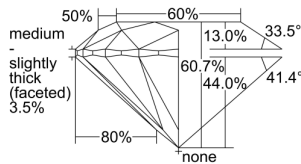

GIA®

FACSIMILE

GIA REPORT 6502040419

Verify this report at GIA.edu

GIA NATURAL DIAMOND DOSSIER®

July 29, 2024
GIA Report Number 6502040419
Shape and Cutting Style ..... Round Brilliant
Measurements ..... 4.78 - 4.80 x 2.91 mm

GRADING RESULTS

Carat Weight ..... 0.41 carat
Color Grade ..... J
Clarity Grade VVS1
Cut Grade ..... Excellent

ADDITIONAL GRADING INFORMATION

Polish ..... Excellent
Symmetry ..... Excellent
Fluorescence ..... None
Clarity Characteristics..... Cloud, Pinpoint, Indented Natural, Feather

Inscription(s): GIA 6502040419

PROPORTIONS

Profile to actual proportions

GRADING SCALES

GIA COLOR SCALE	GIA CLARITY SCALE	GIA CUT SCALE	
D	FLAWLESS	EXCELLENT	
E	INTERNALLY FLAWLESS		
F		VVS₁	VERY GOOD
G	VVS₂		
H	VS₁	GOOD	
I	VS₂		
J	SI₁	FAIR	
K	SI₂		
L	I₁	POOR	
M	I₂		
N	I₃		
O			
P			
Q			
R			
S			
T			
U			
V			
W			
X			
Y			
Z