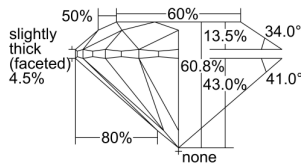

GIA®

FACSIMILE

GIA REPORT 6502041300

Verify this report at gia.edu

GIA NATURAL DIAMOND DOSSIER®

July 26, 2024
GIA Report Number 6502041300
Shape and Cutting Style ..... Round Brilliant
Measurements ..... 4.29 - 4.31 x 2.61 mm

GRADING RESULTS

Carat Weight ..... 0.30 carat
Color Grade ..... F
Clarity Grade S11
Cut Grade ..... Excellent

ADDITIONAL GRADING INFORMATION

Polish ..... Excellent
Symmetry ..... Excellent
Fluorescence ..... None
Clarity Characteristics ..... Feather
Inscription(s): GIA 6502041300

PROPORTIONS

Profile to actual proportions

GRADING SCALES

GIA COLOR SCALE	GIA CLARITY SCALE	GIA CUT SCALE	
D	FLAWLESS	EXCELLENT	
E	INTERNALLY FLAWLESS		
F		VVS₁	VERY GOOD
G	VVS₂		
H	VS₁	GOOD	
I	VS₂		
J	S1₁	FAIR	
K	S1₂		
L	I₁	POOR	
M	I₂		
N	I₃		
O			
P			
Q			
R			
S			
T			
U			
V			
W			
X			
Y			
Z