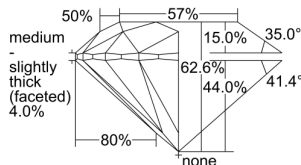

GIA®

FACSIMILE

GIA REPORT 6502041421

Verify this report at GIA.edu

GIA NATURAL DIAMOND DOSSIER®

July 26, 2024
GIA Report Number 6502041421
Shape and Cutting Style ..... Round Brilliant
Measurements ..... 4.27 - 4.29 x 2.68 mm

GRADING RESULTS

Carat Weight ..... 0.30 carat
Color Grade ..... D
Clarity Grade S11
Cut Grade ..... Excellent

ADDITIONAL GRADING INFORMATION

Polish ..... Excellent
Symmetry ..... Excellent
Fluorescence ..... None
Clarity Characteristics ..... Crystal
Inscription(s): GIA 6502041421

PROPORTIONS

Profile to actual proportions

GRADING SCALES

GIA COLOR SCALE	GIA CLARITY SCALE	GIA CUT SCALE	
D	FLAWLESS	EXCELLENT	
E	INTERNALLY FLAWLESS		
F		VVS₁	VERY GOOD
G	VVS₂		
H	VS₁	GOOD	
I	VS₂		
J	S1₁	FAIR	
K	S1₂		
L	I₁	POOR	
M	I₂		
N	I₃		
O			
P			
Q			
R			
S			
T			
U			
V			
W			
X			
Y			
Z