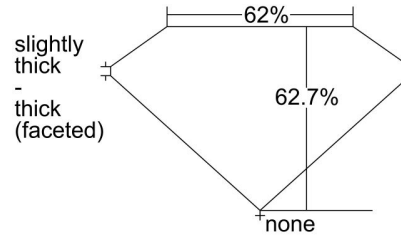

GIA NATURAL DIAMOND GRADING REPORT

July 29, 2024
 GIA Report Number 6502041580
 Shape and Cutting Style Pear Brilliant
 Measurements 11.42 x 6.82 x 4.27 mm

GRADING RESULTS

Carat Weight 2.01 carat
 Color Grade D
 Clarity Grade VS1

ADDITIONAL GRADING INFORMATION

Polish Excellent
 Symmetry Excellent
 Fluorescence None
 Inscription(s): GIA 6502041580
Comments: Additional pinpoints are not shown.

PROPORTIONS

Profile not to actual proportions

CLARITY CHARACTERISTICS

KEY TO SYMBOLS*

- Crystal
- ∖ Needle
- Pinpoint

* Red symbols denote internal characteristics (inclusions). Green or black symbols denote external characteristics (blemishes). Diagram is an approximate representation of the diamond, and symbols shown indicate type, position, and approximate size of clarity characteristics. All clarity characteristics may not be shown. Details of finish are not shown.