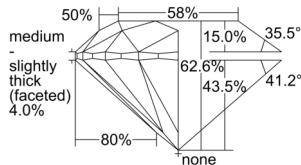

GIA®

FACSIMILE

GIA REPORT 6502041731

Verify this report at GIA.edu

GIA NATURAL DIAMOND DOSSIER®

July 31, 2024
GIA Report Number 6502041731
Shape and Cutting Style ..... Round Brilliant
Measurements ..... 5.50 - 5.53 x 3.45 mm

GRADING RESULTS

Carat Weight ..... 0.65 carat
Color Grade ..... G
Clarity Grade VS1
Cut Grade ..... Excellent

ADDITIONAL GRADING INFORMATION

Polish ..... Excellent
Symmetry ..... Excellent
Fluorescence ..... None
Clarity Characteristics..... Crystal, Feather, Needle, Pinpoint
Inscription(s): GIA 6502041731

PROPORTIONS

Profile to actual proportions

GRADING SCALES

GIA COLOR SCALE	GIA CLARITY SCALE	GIA CUT SCALE	
D	FLAWLESS	EXCELLENT	
E	INTERNALLY FLAWLESS		
F		VVS₁	VERY GOOD
G	VVS₂		
H	VS₁	GOOD	
I	VS₂		
J	SI₁	FAIR	
K	SI₂		
L	I₁	POOR	
M	I₂		
N	I₃		
O			
P			
Q			
R			
S			
T			
U			
V			
W			
X			
Y			
Z