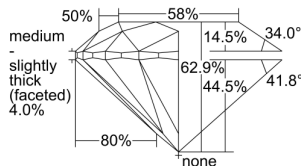

GIA®

FACSIMILE

GIA REPORT 6502043427

Verify this report at GIA.edu

GIA NATURAL DIAMOND DOSSIER®

July 29, 2024
GIA Report Number **6502043427**
Shape and Cutting Style ..... **Round Brilliant**
Measurements ..... **3.86 - 3.88 x 2.44 mm**

GRADING RESULTS

Carat Weight ..... **0.22 carat**
Color Grade ..... **F**
Clarity Grade **VS1**
Cut Grade ..... **Excellent**

ADDITIONAL GRADING INFORMATION

Polish ..... **Excellent**
Symmetry ..... **Excellent**
Fluorescence ..... **None**
Clarity Characteristics..... **Feather, Cloud**
Inscription(s): **GIA 6502043427**

PROPORTIONS

Profile to actual proportions

GRADING SCALES

GIA COLOR SCALE

COLORED	D
	E
	F
	G
	H
	I
	J
NEAR COLORLESS	K
	L
Faint	M
	N
	O
	P
	Q
	R
	S
	T
	U
	V
	W
	X
	Y
Light	Z

GIA CLARITY SCALE

FLAWLESS	VERY VERY SLIGHTLY INCLUDED	VS₁	VS₂	SI₁	SI₂	I₁	I₂	I₃	
									FLAWLESS
INTERNALLY FLAWLESS	VERY SLIGHTLY INCLUDED								

GIA CUT SCALE

EXCELLENT
VERY GOOD
GOOD
FAIR
POOR